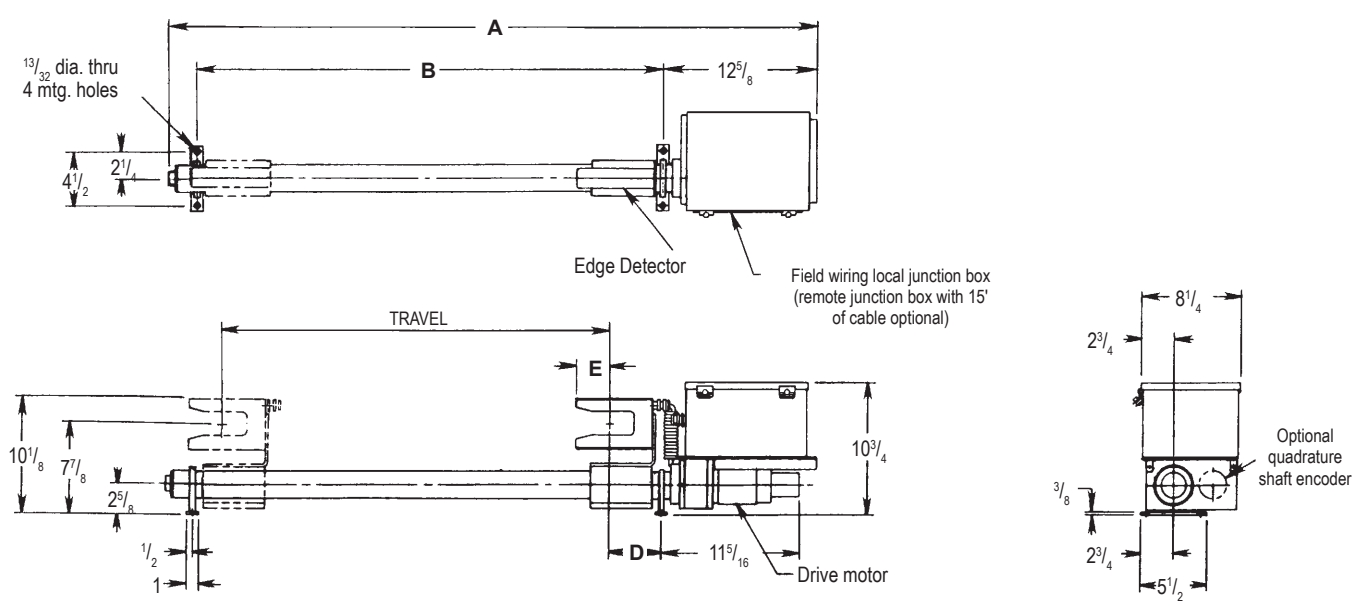

H5542 MOTORIZED POSITIONER WITH H3111 OR H3144 EDGE DETECTORS

Ref: Dwg. HB08-1342

DIMENSIONS inches

NOTE: ELECTRIC MOTOR AND DETECTOR ARE PRE-WIRED INTO JUNCTION BOX BY FIVES NORTH AMERICAN

Detector Positioner Model No.	A	B	Travel
H5542-2XX-12	33 ⁵ / ₈	19	12
H5542-2XX-18	39 ⁵ / ₈	25	18
H5542-2XX-24	45 ⁵ / ₈	31	24
H5542-2XX-36	57 ⁵ / ₈	43	36
H5542-2XX-48	69 ⁵ / ₈	55	48

Detector Model No.	D	E
H3111	5 ⁵ / ₈	1 ³ / ₄
H3144	4 ⁵ / ₈	2 ³ / ₄

DIMENSIONS SHOWN ARE SUBJECT TO CHANGE. PLEASE OBTAIN CERTIFIED PRINTS FROM FIVES NORTH AMERICAN COMBUSTION, INC. IF SPACE LIMITATIONS OR OTHER CONSIDERATIONS MAKE EXACT DIMENSION(S) CRITICAL.

H5540 MANUAL POSITIONER WITH H3111 OR H3144 EDGE DETECTORS

DIMENSIONS inches

Ref: Dwg. HB08-1343

NOTE: DETECTOR IS PRE-WIRED INTO JUNCTION BOX BY FIVES NORTH AMERICAN

Detector Positioner Model No.	A	B	Travel
H5540-2XX-12	26	19	12
H5540-2XX-18	32	25	18
H5540-2XX-24	38	31	24
H5540-2XX-36	50	43	36
H5540-2XX-48	62	55	48