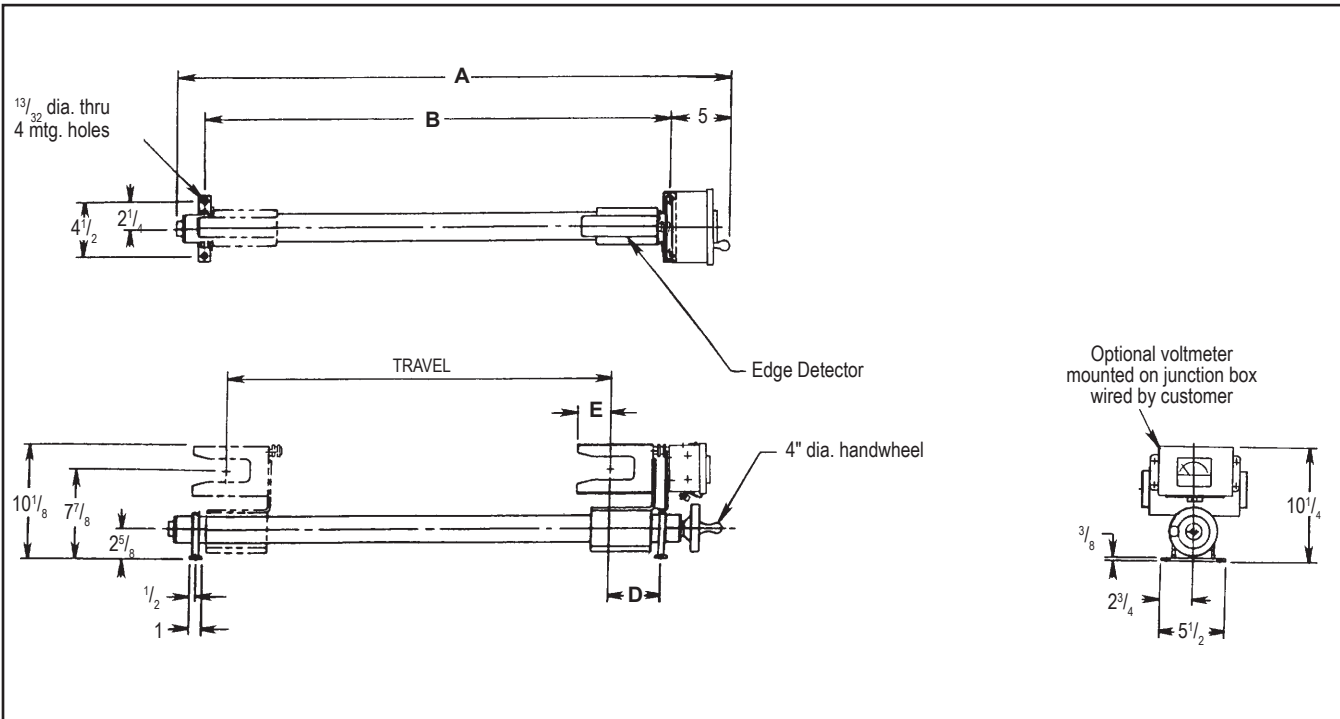

H5542 MOTORIZED POSITIONER WITH H3111 OR H3144 EDGE DETECTORS

Ref: Dwg. HB08-1342

DIMENSIONS inches

NOTE: ELECTRIC MOTOR AND DETECTOR ARE PRE-WIRED INTO JUNCTION BOX BY FIVES NORTH AMERICAN

Detector Positioner Model No.	A	B	Travel
H5542-2XX-12	33 ⁵ / ₈	19	12
H5542-2XX-18	39 ⁵ / ₈	25	18
H5542-2XX-24	45 ⁵ / ₈	31	24
H5542-2XX-36	57 ⁵ / ₈	43	36
H5542-2XX-48	69 ⁵ / ₈	55	48

Detector Model No.	D	E
H3111	5 ⁵ / ₈	1 ³ / ₄
H3144	4 ⁵ / ₈	2 ³ / ₄

DIMENSIONS SHOWN ARE SUBJECT TO CHANGE. PLEASE OBTAIN CERTIFIED PRINTS FROM FIVES NORTH AMERICAN COMBUSTION, INC. IF SPACE LIMITATIONS OR OTHER CONSIDERATIONS MAKE EXACT DIMENSION(S) CRITICAL.

H5540 MANUAL POSITIONER WITH H3111 OR H3144 EDGE DETECTORS

DIMENSIONS inches

Ref: Dwg. HB08-1343

NOTE: DETECTOR IS PRE-WIRED INTO JUNCTION BOX BY FIVES NORTH AMERICAN

Detector Positioner Model No.	A	B	Travel
H5540-2XX-12	26	19	12
H5540-2XX-18	32	25	18
H5540-2XX-24	38	31	24
H5540-2XX-36	50	43	36
H5540-2XX-48	62	55	48