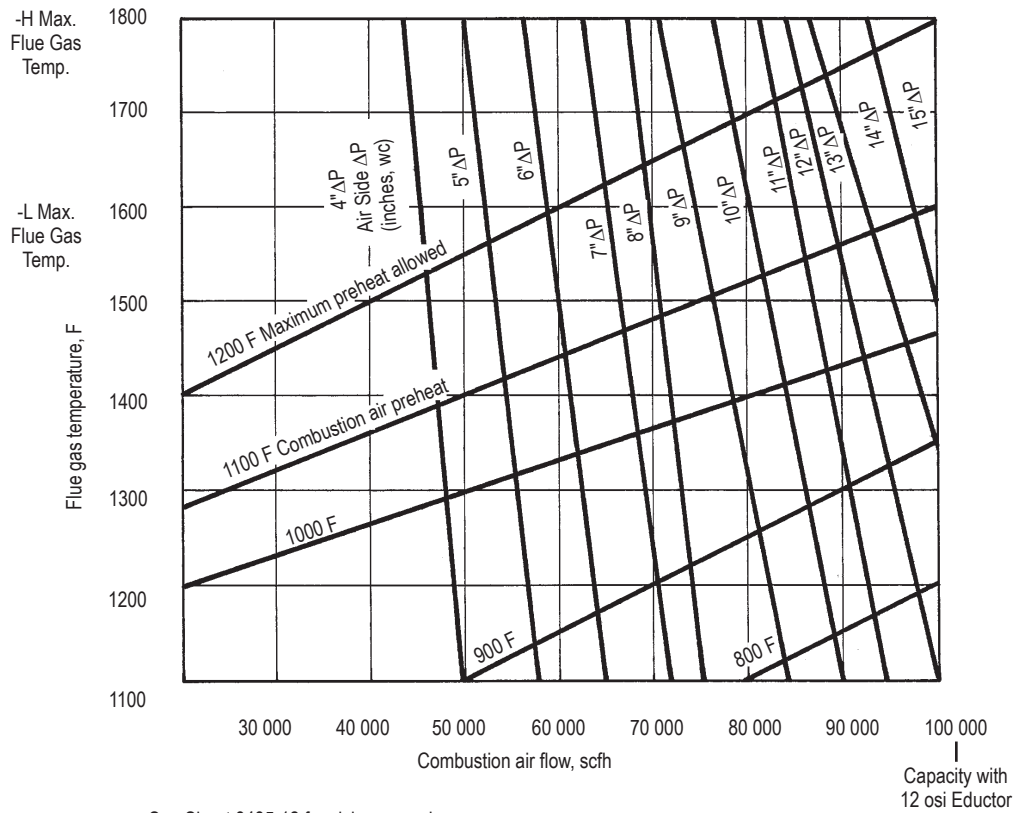

**8485-60-X**

**8485-60-Y**

See Sheet 8485-12 for sizing procedure.

**8485-100-X**

**8485-100-Y**

See Sheet 8485-12 for sizing procedure.

**WARNING:** Situations dangerous to personnel and property may exist with the operation and maintenance of any combustion equipment. The presence of fuels, oxidants, hot and cold combustion products, hot surfaces, electrical power in control and ignition circuits, etc., are inherent with any combustion application. Parts of this product may exceed 160F in operation and present a contact hazard. Fives North American Combustion, Inc. urges compliance with National Safety Standards and insurance Underwriters recommendations, and care in operation.