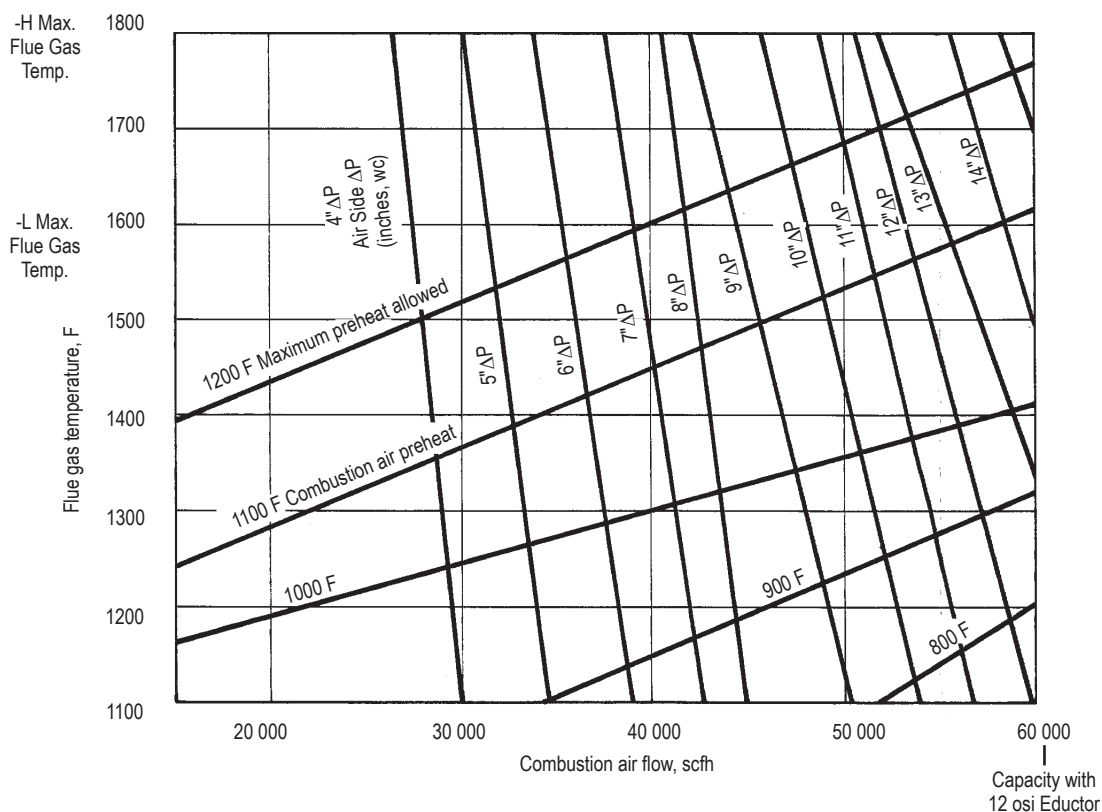

**8485-60-X**

**8485-60-Y**

See Sheet 8485-12 for sizing procedure.

**8485-100-X**

**8485-100-Y**

See Sheet 8485-12 for sizing procedure.

**WARNING:** Situations dangerous to personnel and property may exist with the operation and maintenance of any combustion equipment. The presence of fuels, oxidants, hot and cold combustion products, hot surfaces, electrical power in control and ignition circuits, etc., are inherent with any combustion application. Parts of this product may exceed 160F in operation and present a contact hazard. Fives North American Combustion, Inc. urges compliance with National Safety Standards and insurance Underwriters recommendations, and care in operation.