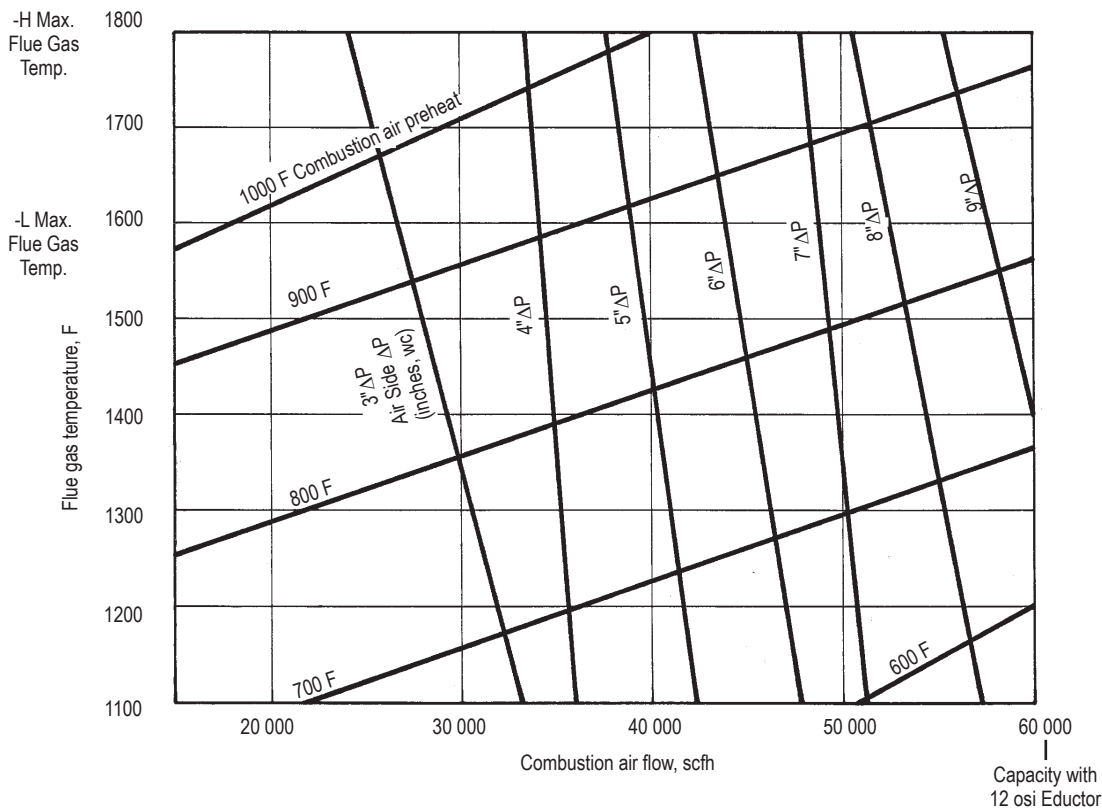

**8485-60-X**

**8485-60-Y**

See Sheet 8485-12 for sizing procedure.

**8485-100-X**

**8485-100-Y**

See Sheet 8485-12 for sizing procedure.

**WARNING:** Situations dangerous to personnel and property may exist with the operation and maintenance of any combustion equipment. The presence of fuels, oxidants, hot and cold combustion products, hot surfaces, electrical power in control and ignition circuits, etc., are inherent with any combustion application. Parts of this product may exceed 160F in operation and present a contact hazard. Fives North American Combustion, Inc. urges compliance with National Safety Standards and insurance Underwriters recommendations, and care in operation.