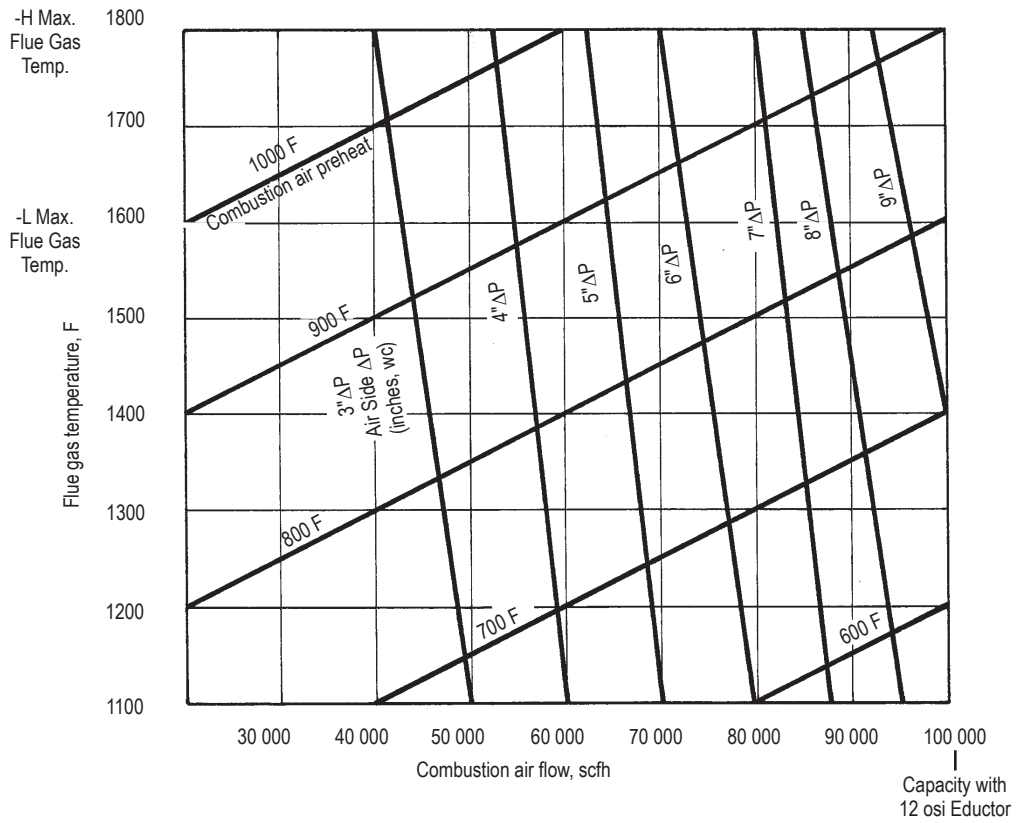

**8485-60-X**

**8485-60-Y**

See Sheet 8485-12 for sizing procedure.

**8485-100-X**

**8485-100-Y**

See Sheet 8485-12 for sizing procedure.

**WARNING:** Situations dangerous to personnel and property may exist with the operation and maintenance of any combustion equipment. The presence of fuels, oxidants, hot and cold combustion products, hot surfaces, electrical power in control and ignition circuits, etc., are inherent with any combustion application. Parts of this product may exceed 160F in operation and present a contact hazard. Fives North American Combustion, Inc. urges compliance with National Safety Standards and insurance Underwriters recommendations, and care in operation.